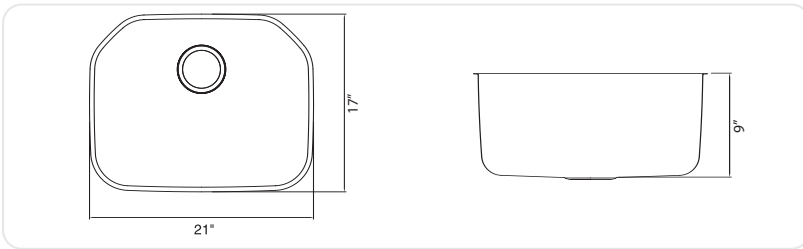

### Features

- Undermount
- Bowl depth 9"
- Fitted with high-density sound deadening pads
- 18 gauge steel
- Brushed steel
- Spray back coating